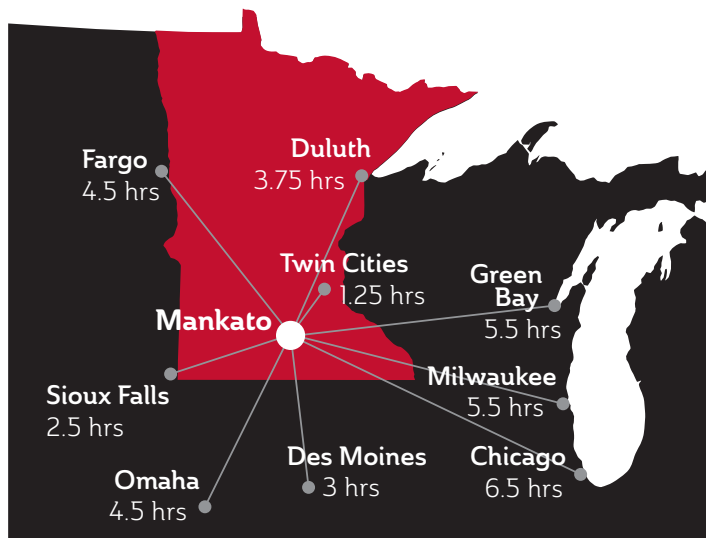

## ***pre-professional***

---

- Pre-Athletic Training
- Pre-Chiropractic
- Pre-Dentistry
- Pre-Law
- Pre-Medicine
- Pre-Pharmacy
- Pre-Physical Therapy
- Pre-Seminary
- Pre-Veterinary

## ***licenses/certification***

---

- Secondary Education
- Licensure
  - English (5-12)
  - Social Studies (5-12)
  - Visual Arts (K-12)
- Paralegal Certificate

Bethany Lutheran College provides Christian higher education in a challenging academic environment where personal mentoring guides students to pursue knowledge, truth, and discernment for productive and fulfilling lives. Bethany is located on a 50 acre campus in the thriving city of Mankato, a major regional center in south central Minnesota.