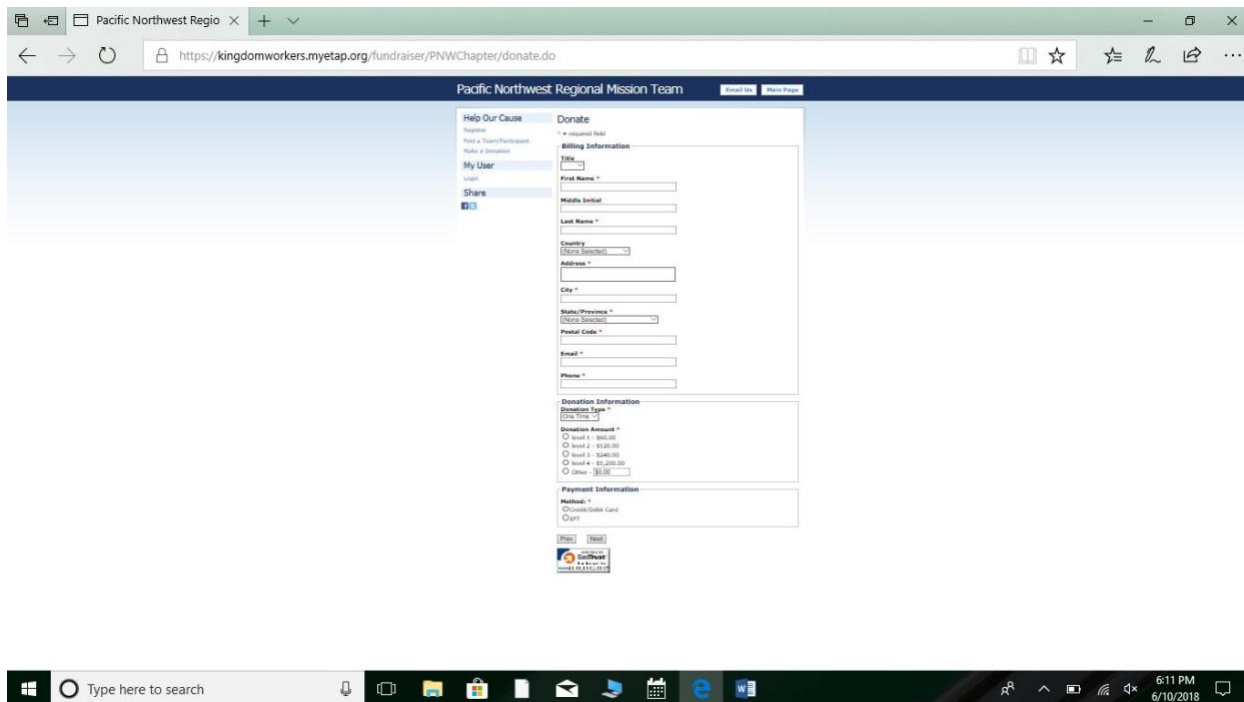

Donate/Sponsorship – Click **Donate without Sponsoring.....**

Click Next

Billing Information

Donation Information

Donation Type

Select either One-time or Recurring

Donation Amount

Chose level or Other (minimum $10 for recurring)

Payment Information

Method

Click next button

Need Help contact:

Ted Weiss tedweiss3@comcast.net

Mel Kam melkam48@gmail.com