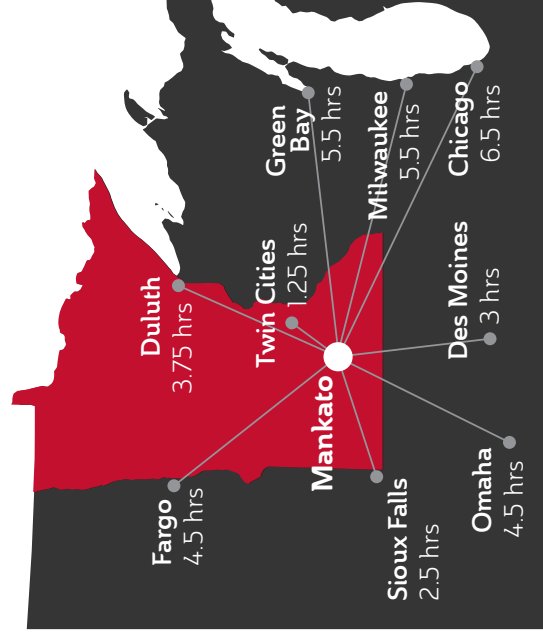

Majors

American Studies*
Arts Administration*
Biochemistry
Biology*
Business Administration*
Chemistry*
Communication*
Computer Science*
Criminal Justice
Education
Communication Arts
and Language (5-12)
Health (5-12)
Mathematics (5-12)

(Education cont.)

Physical Education (K-12)
Social Studies (5-12)
Special Education (K-12)
Visual Arts (K-12)
Engineering
English*
Exercise Science*
Graphic Design*
Health
Communication*
History*
Integrated Studies
Legal Studies*
Mathematics*

Media Arts*
Music*
Nursing
Psychology*
Religion*
Social Studies*
Spanish*
Special Education*
Studio Art*
Theatre*

**also available
as a minor*

Certification

Paralegal Certificate

Pre-professional

Pre-Athletic Training
Pre-Chiropractic
Pre-Dentistry
Pre-Law
Pre-Medicine
Pre-Pharmacy
Pre-Physical Therapy
Pre-Seminary
Pre-Veterinary

Additional Minors

Art History
Communication Disorders
Global and
Cross Cultural Studies
Information Systems
Military Science/Leadership
Philosophy
Sociology

Bethany. Values. Me.

- Expert professors, coaches, and directors eager to guide my growth and champion my future
- Scholarships available for those interested in journalism, music, speech, theatre, visual art, intercultural leadership, music lessons, mock trial, clay target, and esports
- Active learning experiences that enrich my sense of self and launch my aspirations
- Safe hilltop campus within walking distance of thriving downtown Mankato

For more information, please contact the Admissions Office at:

700 Luther Drive, Mankato, MN 56001 • 507-344-7331
admissions@bhc.edu • www.bhc.edu/admissions